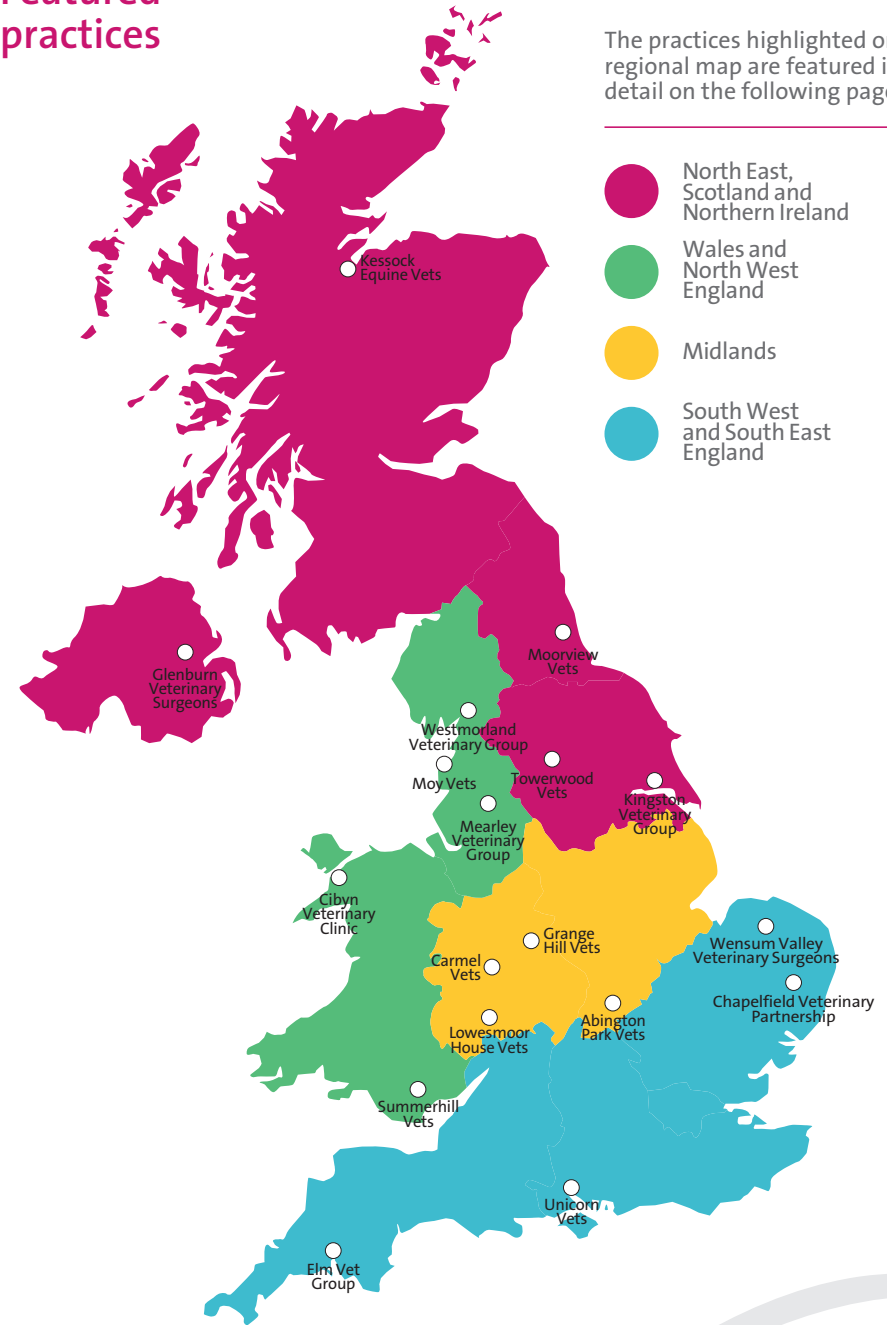

# Exciting vacancies across the UK

- 1 Abbey Vet Centre, Durham
- 2 Abbeymoor Veterinary Centre, Sheffield
- 3 Abington Park Vets, Northampton
- 4 Amical Veterinary Centre, March
- 5 Apollo Vets, Charlton
- 6 Bilton Veterinary Centre, Rugby
- 7 Burch Tree Vets, Carnforth
- 8 Carmel Vets, Wolverhampton
- 9 Chapelfield Veterinary Partnership, Wymondham
- 10 Churchview Vets, Heswall
- 11 Cibyn Veterinary Clinic, Caernarfon
- 12 Elm Vet Group, Plymouth
- 13 Glenburn Veterinary Surgeons, Glengormley
- 14 Grange Hill Vets, Lichfield
- 15 Kingfisher Veterinary Practice, Crewkerne
- 16 Lowesmoor House Vets, Worcester
- 17 Mearley Veterinary Group, Clitheroe
- 18 Moorview Vets, Newcastle-upon-Tyne
- 19 Moy Vets, Hambleton
- 20 Oakfield Veterinary Surgery, Atherstone
- 21 Orwell Veterinary Group, Martlesham
- 22 Plymouth Veterinary Group, Plymouth
- 23 Rosehill Veterinary Clinic, Plymouth
- 24 Strathmore Veterinary Clinic, Andover
- 25 Summerhill Vets, Summerwood Vets, Blackwood
- 26 The Laurels Veterinary Centre, Newton Abbot
- 27 Unicorn Vets, Southampton
- 28 Wensum Valley Veterinary Surgeons, Fakenham
- 29 Westmorland Veterinary Group, Kendal
- 30 Wherry Veterinary Group, Bungay
- 31 White Cross Vets, Doncaster
- 32 White Cross Vets, Bloxwich
- 33 White Cross Vets, Wolverhampton
- 34 White House Vets, Malvern
- 35 Kessock Equine Vets, Drumsmittal
- 36 Towerwood Vets, Leeds
- 37 Kingston Veterinary Group, Hull

# Featured practices

The practices highlighted on this UK regional map are featured in greater detail on the following pages:

- North East, Scotland and Northern Ireland Page 4
- Wales and North West England Page 5
- Midlands Page 6
- South West and South East England Page 7

## North East, Scotland and Northern Ireland

## Wales and North West England